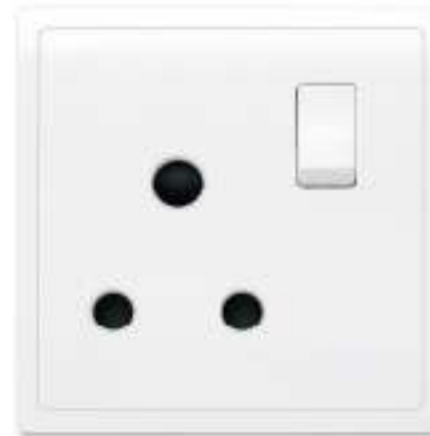

C429

- Conform to BS 546

>> 13 AMP FUSED CONNECTION UNITS

Picture	No.	Description	Carton	Volume(cbm)
	C413	13A fused connection unit+neon	100pcs	0.034
	C419	13A switched FCU'S+neon	100pcs	0.034

>> 16 AMP SOCKET

Picture	No.	Description	Carton	Volume(cbm)
	C444	16A 2 gang multi-function socket	100pcs	0.034
	C445	16A 1 gang multi-function socket+20A single pole switch	100pcs	0.034
	C446	16A 1 gang multi-function socket+20A double pole switch	100pcs	0.034
	C458	shaver socket	25pcs	0.029
	C460	16A 1 gang multi-function socket	100pcs	0.034

Classic Range

>> CO-AXIAL & SATELLITE OUTLETS

Picture	No.	Description	Carton	Volume(cbm)
	C432	coaxial socket,single outlet	100pcs	0.034
	C433	coaxial socket,twin outlet	100pcs	0.034
	C166	single satellite socket	100pcs	0.034
	C168	double satellite socket	100pcs	0.034