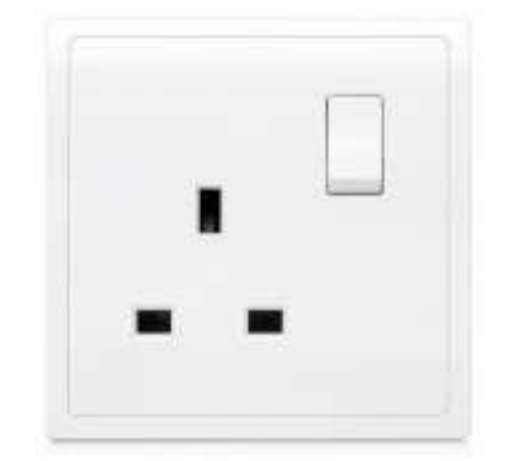

CLASSIC RANGE

Modern Design, Stylish Look

1. Superb button, multi colors for choice
2. Copper materials, safety guarantee
3. Modern design, Stylish Look

Classic Range

>> 10AMP PLATE SWITCHES

Picture	No.	Description	Carton	Volume(cbm)
	C301	1 gang 1 way switch	100pcs	0.034
	C302	1 gang 2 way switch	100pcs	0.034
	C303	2 gang 1 way switch	100pcs	0.034
	C304	2 gang 2 way switch	100pcs	0.034
	C305	3 gang 1 way switch	100pcs	0.034
	C306	3 gang 2 way switch	100pcs	0.034
	C307	4 gang 1 way switch(3x3)	100pcs	0.034
	C308	4 gang 2 way switch(3x3)	100pcs	0.034
	C301S	1 gang 1 way switch	100pcs	0.034
	C302S	1 gang 2 way switch	100pcs	0.034
	C303S	2 gang 1 way switch	100pcs	0.034
	C304S	2 gang 2 way switch	100pcs	0.034
	C305S	3 gang 1 way switch	100pcs	0.034
	C306S	3 gang 2 way switch	100pcs	0.034
	C307S	4 gang 1 way switch(3x3)	100pcs	0.034
	C308S	4 gang 2 way switch(3x3)	100pcs	0.034

C355

- Conform to BS EN 60 669-2-1, BS55014-1, BS 55014-2
- Clear terminal markings
- Material: Polycarbonate
- Dimension: 86.5x86.5 mm (1 gang)
86.5x146.5 mm (2 gang)

>> 13 AMP SOCKET OUTLETS

Picture	No.	Description	Carton	Volume(cbm)
	C405	13A 1 gang switched socket, single pole	100pcs	0.034
	C406	13A 2 gang switched socket, single pole	50pcs	0.029
	C407	13A 1 gang switched socket, single pole+neon	100pcs	0.034
	C408	13A 2 gang switched socket, single pole+neons	50pcs	0.029
	C407U	13A 1 gang multi-function switched socket, single pole+neon	100pcs	0.034
	C408U	13A 2 gang multi-function switched socket, single pole+neons	50pcs	0.029
	C407DU	1 gang 5 pin multi-function socket, single pole+neon	100pcs	0.034
	C409	13A 1 gang switched socket, double pole	100pcs	0.034
	C410	13A 2 gang switched socket, double pole	50pcs	0.029
	C411	13A 1 gang switched socket, double pole+neon	100pcs	0.034
	C412	13A 2 gang switched socket, double pole+neons	50pcs	0.029